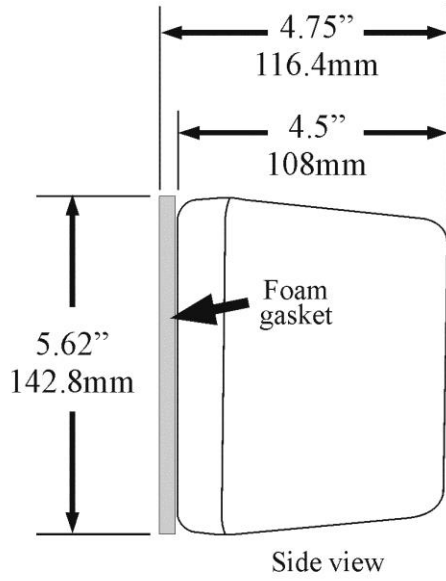

Speaker/Microphone Dimensions

DATA SHEET

DM1 & DM6

NOTE: A foam enclosure is provided with the DM1 and DM6. Measurements of the foam are 7"H x 6"W x 9.5"D (40.6mm x 38.1mm x 137.2mm).

DM2 & DM3

NOTE: A foam enclosure is provided with the DM2 and DM3. Measurements of the foam are 12"H x 12"W x 4±.25"D (304.8mm x 304.8mm x 101.6±6.35mm).

DM4

NOTE: A foam enclosure is provided with the DM4. Measurements of the foam are 12"H x 12"W x 4±.25"D (304.8mm x 304.8mm x 101.6±6.35mm).

DM5

NOTE: A foam enclosure is provided with the DM5. Measurements of the foam are 12"H x 12"W x 4±.25"D (304.8mm x 304.8mm x 101.6±6.35mm).