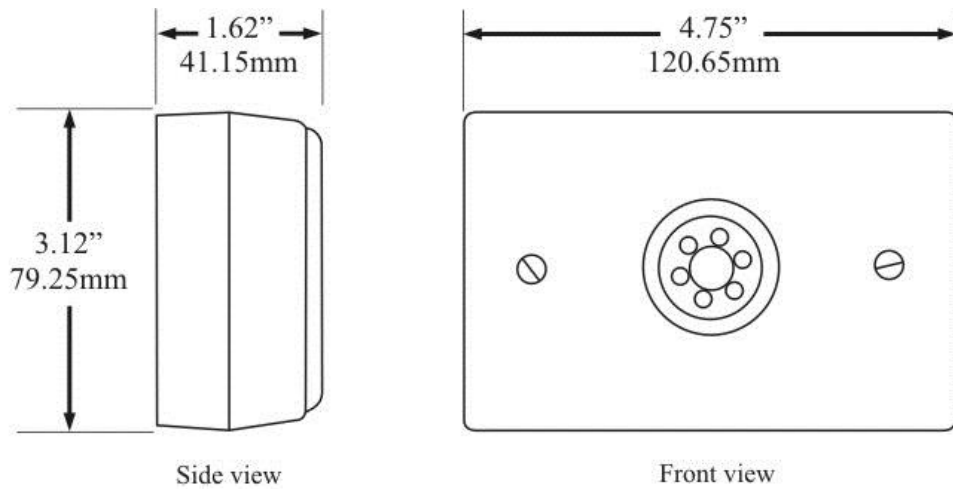

Speaker/Microphone Dimensions

DATA SHEET

DM1 & DM6

NOTE: A foam enclosure is provided with the DM1 and DM6. Measurements of the foam are 7"H x 6"W x 9.5"D (40.6mm x 38.1mm x 137.2mm).

DM2 & DM3

NOTE: A foam enclosure is provided with the DM2 and DM3. Measurements of the foam are 12"H x 12"W x 4±.25"D (304.8mm x 304.8mm x 101.6±6.35mm).

DM4

NOTE: A foam enclosure is provided with the DM4. Measurements of the foam are 12"H x 12"W x 4±.25"D (304.8mm x 304.8mm x 101.6±6.35mm).

DM5

NOTE: A foam enclosure is provided with the DM5. Measurements of the foam are 12"H x 12"W x 4±.25"D (304.8mm x 304.8mm x 101.6±6.35mm).