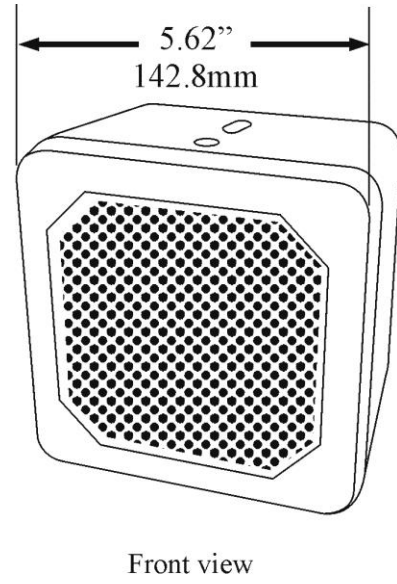

Speaker/Microphone Dimensions

DATA SHEET

DM1 & DM6

NOTE: A foam enclosure is provided with the DM1 and DM6. Measurements of the foam are 7"H x 6"W x 9.5"D (40.6mm x 38.1mm x 137.2mm).

DM2 & DM3

NOTE: A foam enclosure is provided with the DM2 and DM3. Measurements of the foam are 12"H x 12"W x 4±.25"D (304.8mm x 304.8mm x 101.6±6.35mm).

DM4

NOTE: A foam enclosure is provided with the DM4. Measurements of the foam are 12"H x 12"W x 4±.25"D (304.8mm x 304.8mm x 101.6±6.35mm).

DM5

NOTE: A foam enclosure is provided with the DM5. Measurements of the foam are 12"H x 12"W x 4±.25"D (304.8mm x 304.8mm x 101.6±6.35mm).