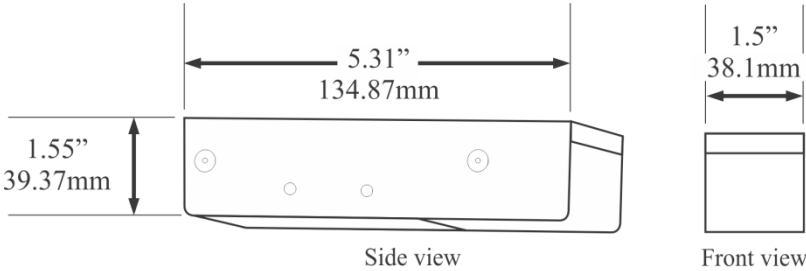

Speaker/Microphone Dimensions

DATA SHEET

DM1 & DM6

NOTE: A foam enclosure is provided with the DM1 and DM6. Measurements of the foam are 7"H x 6"W x 9.5"D (40.6mm x 38.1mm x 137.2mm).

DM2 & DM3

NOTE: A foam enclosure is provided with the DM2 and DM3. Measurements of the foam are 12"H x 12"W x 4±.25"D (304.8mm x 304.8mm x 101.6±6.35mm).

DM4

NOTE: A foam enclosure is provided with the DM4. Measurements of the foam are 12"H x 12"W x 4±.25"D (304.8mm x 304.8mm x 101.6±6.35mm).

DM5

NOTE: A foam enclosure is provided with the DM5. Measurements of the foam are 12"H x 12"W x 4±.25"D (304.8mm x 304.8mm x 101.6±6.35mm).