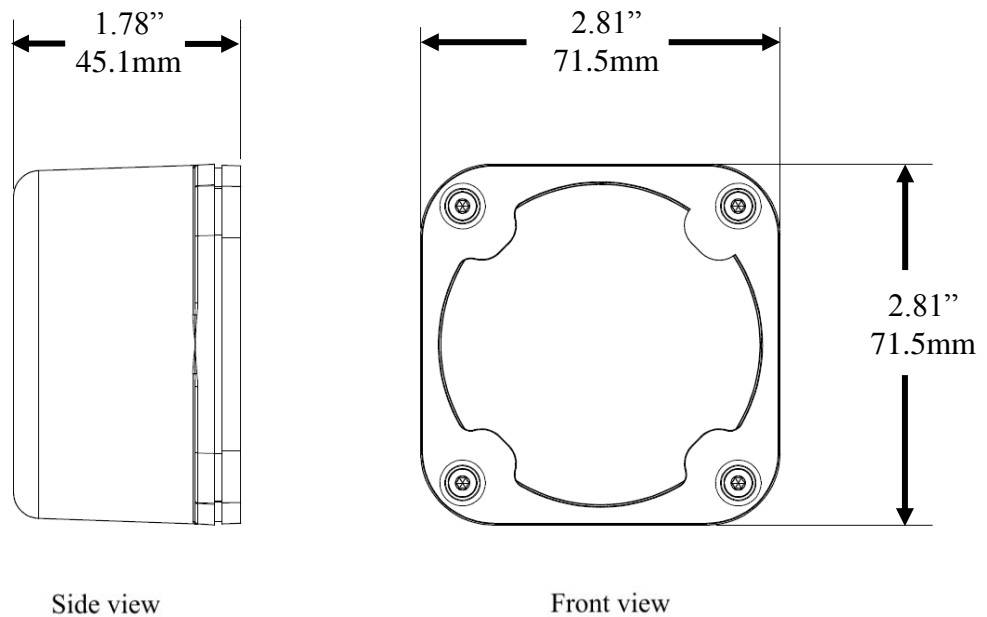

Speaker/Microphone Dimensions

DATA SHEET

DM1 & DM6

NOTE: A foam enclosure is provided with the DM1 and DM6. Measurements of the foam are 7"H x 6"W x 9.5"D (40.6mm x 38.1mm x 137.2mm).

DM2 & DM3

NOTE: A foam enclosure is provided with the DM2 and DM3. Measurements of the foam are 12"H x 12"W x 4±.25"D (304.8mm x 304.8mm x 101.6±6.35mm).

DM4

NOTE: A foam enclosure is provided with the DM4. Measurements of the foam are 12"H x 12"W x 4±.25"D (304.8mm x 304.8mm x 101.6±6.35mm).

DM5

NOTE: A foam enclosure is provided with the DM5. Measurements of the foam are 12"H x 12"W x 4±.25"D (304.8mm x 304.8mm x 101.6±6.35mm).