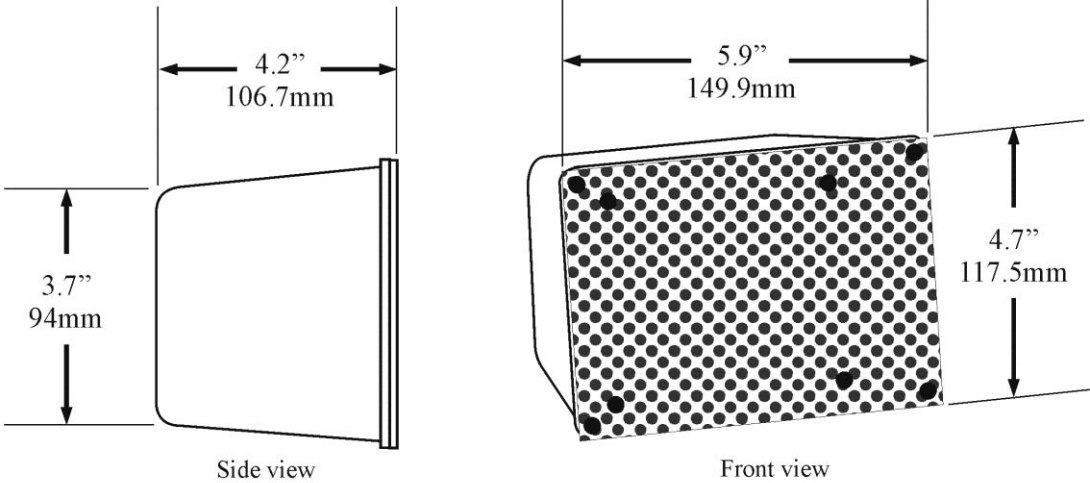

Speaker/Microphone Dimensions

DATA SHEET

DM1 & DM6

NOTE: A foam enclosure is provided with the DM1 and DM6. Measurements of the foam are 7"H x 6"W x 9.5"D (40.6mm x 38.1mm x 137.2mm).

DM2 & DM3

NOTE: A foam enclosure is provided with the DM2 and DM3. Measurements of the foam are 12"H x 12"W x 4±.25"D (304.8mm x 304.8mm x 101.6±6.35mm).

DM4

NOTE: A foam enclosure is provided with the DM4. Measurements of the foam are 12"H x 12"W x 4±.25"D (304.8mm x 304.8mm x 101.6±6.35mm).

DM5

NOTE: A foam enclosure is provided with the DM5. Measurements of the foam are 12"H x 12"W x 4±.25"D (304.8mm x 304.8mm x 101.6±6.35mm).